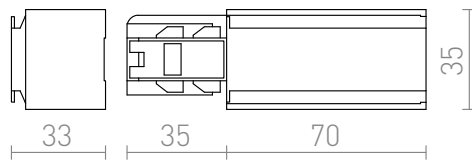

# EUTRAC FEED-IN (POLARITY LEFT)

Feed-in for EUTRAC 3-circuit tracks. Maximum load 16A.

RP EUR incl. VAT

<b>R11314</b>	EUTRAC feed-in, polarity left white 230V	<b>26,00</b>
<b>R11315</b>	EUTRAC feed-in, polarity left black 230V	<b>26,00</b>
<b>R11316</b>	EUTRAC feed-in, polarity left silver grey 230V	<b>35,00</b>

 3D model

 manual