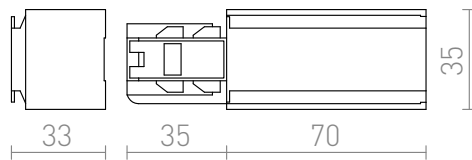

EUTRAC FEED-IN (POLARITY RIGHT)

Feed-in for EUTRAC 3-circuit tracks. Maximum load 16A.

RP EUR incl. VAT

R11311	EUTRAC feed-in, polarity right white 230V	26,00
R11312	EUTRAC feed-in, polarity right black 230V	26,00
R11313	EUTRAC feed-in, polarity right silver grey 230V	35,00

 3D model

 manual