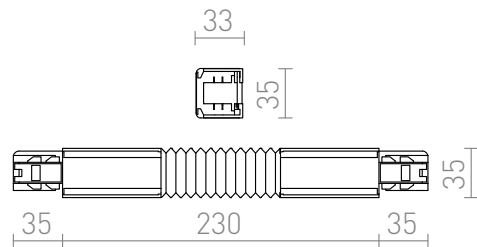

EUTRAC flexible joint

Flex connector for EUTRAC 3-circuit tracks. Has a 30°-330° bend radius. This joint can be used as a feed-in. Maximum load 16A.

RP EUR incl. VAT

R11329	EUTRAC flex connector white 230V	78,00
---------------	----------------------------------	--------------

R11330	EUTRAC flex connector black 230V	78,00
---------------	----------------------------------	--------------

R11331	EUTRAC flex connector silver grey 230V	78,00
---------------	--	--------------

 3D model