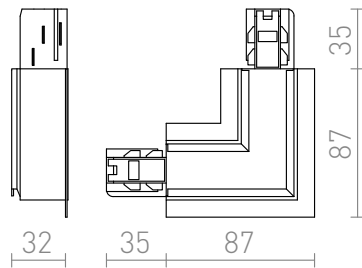

EUTRAC L-CONNECTOR FOR RECESSED TRACKS (INNER

L-connector for recessed EUTRAC 3-circuit tracks. Maximum load 16A.

RP EUR incl. VAT

R11345

EUTRAC L connector for recessed 3-circuit tracks (inner polarity white 230V

68,00

3D model

manual