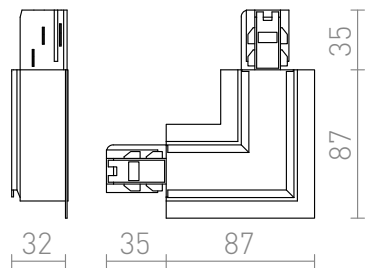

EUTRAC L-CONNECTOR FOR RECESSED TRACKS (OUTER

L-connector for recessed EUTRAC 3-circuit tracks. Maximum load 16A.

RP EUR incl. VAT

R11344

EUTRAC L connector for recessed 3-circuit tracks (outer polarity white 230V

68,00

3D model

manual