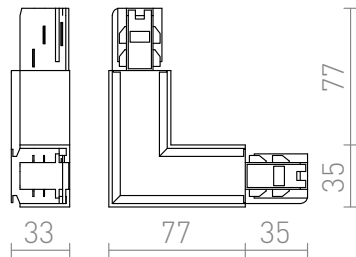

EUTRAC L-CONNECTOR (INNER POLARITY)

L-connector with feed-in for a EUTRAC 3-circuit track. Maximum load of 16A.

RP EUR incl. VAT

R11326	EUTRAC L connector inner polarity white 230V	58,00
R11327	EUTRAC L connector inner polarity black 230V	58,00
R11328	EUTRAC L connector inner polarity silver grey 230V	78,00

 3D model

 manual