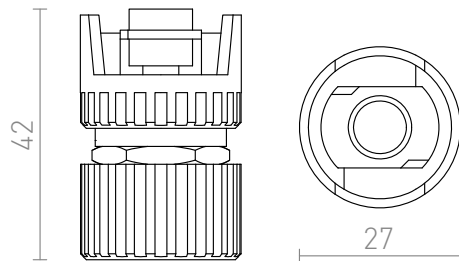

EUTRAC mechanic adapter

Mechanical adapter for surface-mounted or recessed EUTRAC 3-circuit tracks. Maximum load 10 kg.

RP EUR incl. VAT

R11352	EUTRAC mechanical adapter white	18,00
R11353	EUTRAC mechanical adapter black	18,00

 3D model

 manual