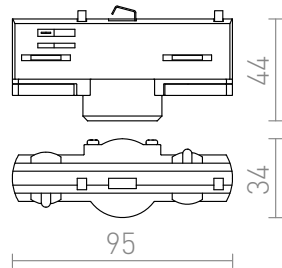

# EUTRAC ADAPTER

Maximum load 5 kg and 10A.

RP EUR incl. VAT

<b>R11360</b>	EUTRAC pendant adapter for 3-circuit tracks white 230V	<b>22,00</b>
<b>R11361</b>	EUTRAC pendant adapter for 3-circuit tracks black 230V	<b>22,00</b>
<b>R11362</b>	EUTRAC pendant adapter for 3-circuit tracks silver grey 230V	<b>29,00</b>

 3D model

 manual