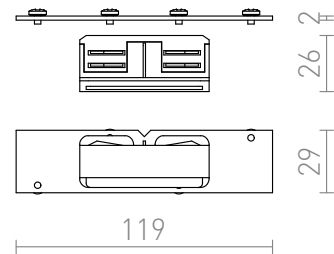

EUTRAC STRAIGHT CONNECTOR FOR

Straight joint for recessed EUTRAC tracks. Maximum load 16A.

RP EUR incl. VAT

R11343

EUTRAC straight connector for 3-circuit tracks, electrical white 230V

24,00

 3D model

 manual