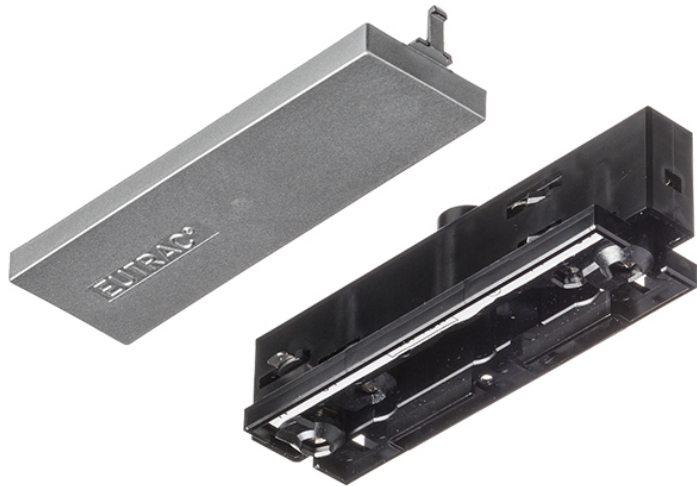

# EUTRAC STRAIGHT FEED-IN

Straight feed-in for EUTRAC 3-circuit tracks. Can be installed without having to cut the track. Maximum load 16A.

RP EUR incl. VAT

<b>R11346</b>	EUTRAC straight connector with feed-in white 230V	<b>48,00</b>
<b>R11347</b>	EUTRAC straight connector with feed-in black 230V	<b>48,00</b>
<b>R11348</b>	EUTRAC straight connector with feed-in silver grey 230V	<b>58,00</b>