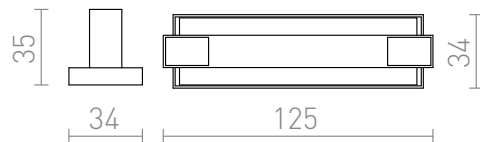

# EUTRAC STRAIGHT FEED-IN

Straight feed-in for EUTRAC 3-circuit tracks. Can be installed without having to cut the track. Maximum load 16A.

RP EUR incl. VAT

<b>R11346</b>	EUTRAC straight connector with feed-in white 230V	<b>48,00</b>
<b>R11347</b>	EUTRAC straight connector with feed-in black 230V	<b>48,00</b>
<b>R11348</b>	EUTRAC straight connector with feed-in silver grey 230V	<b>58,00</b>