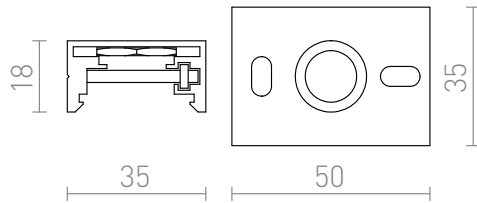

# EUTRAC suspension clip

Adapter for wire suspension. M13 socket.

RP EUR incl. VAT

<b>R11349</b>	EUTRAC track clamp for 3-circuit tracks white	<b>10,50</b>
<b>R11350</b>	EUTRAC track clamp for 3-circuit tracks black	<b>10,50</b>
<b>R11351</b>	EUTRAC track clamp for 3-circuit tracks silver grey	<b>12,00</b>

 3D model

 manual