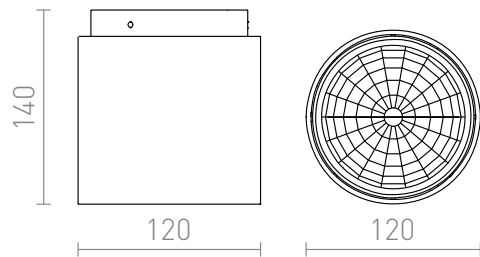

EX 111 CYLINDRICAL

Cylindrical ceiling lamp with an offset for a fixed halogen light source.

RP EUR incl. VAT

R10162

EX 111 ceiling cylindrical silver grey 230V/12V
G53 50W

68,00

3D model

manual