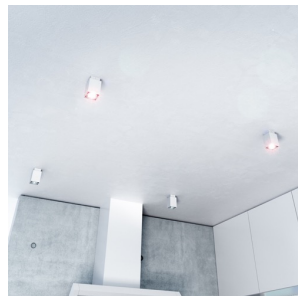

EX GU10 ANGULAR

Square ceiling light with an offset for a fixed halogen light source.

RP EUR incl. VAT

R10164

EX GU10 square ceiling silver grey 230V
GU10 50W

22,00

3D model

PDF manual