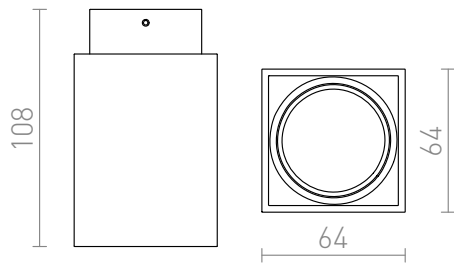

EX GU10 ANGULAR

Square ceiling light with an offset for a fixed halogen light source.

RP EUR incl. VAT

R10164

EX GU10 square ceiling silver grey 230V
GU10 50W

22,00

3D model

PDF manual