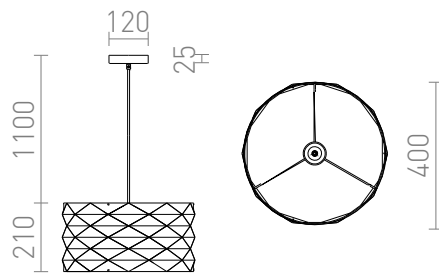

EZRA

Pendent light with a round plastic shade with a decorative texture.
This item comes delivered unassembled.

RP EUR incl. VAT

R13319

EZRA 40 pendent white PVC/grey 230V E27
15W

58,00

3D model

manual