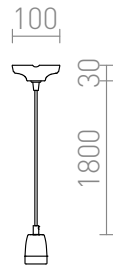

FABIO

Elegant pendent set with porcelain ceiling cap, E27 socket and textile cable. Suitable for use with decorative bulbs. Dimensions of ceramic socket are \varnothing /H 4.5/6 cm.

RP EUR incl. VAT

R10617	FABIO pendent set black/white porcelain 230V E27 42W	32,00
R10618	FABIO pendent set black porcelain 230V E27 42W	32,00