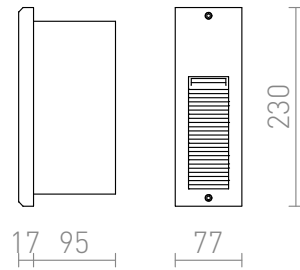

# FACA

LED 2W 130 lm Ra 80

Recessed wall light for outdoor use. The visible opening has a depth of 2 cm. Install only as downward illumination.

RP EUR incl. VAT

**R10557**

FACA recessed silver grey 230V LED 2W IP54  
3000K

**68,00**

IP54

3D model

manual