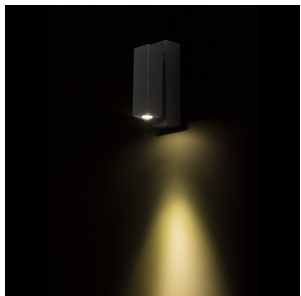

# FADO I WALL

LED 3W 110 lm Ra 80

Angular wall light with one directional reflector and integrated LED.

RP EUR incl. VAT

**R12473**

FADO I wall black 230V LED 3W 45° 4000K

**120,00**

 3D model