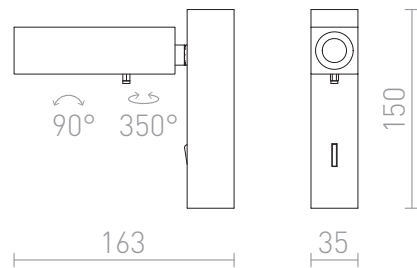

# FADO I WALL

LED 3W 110 lm Ra 80

Angular wall light with one directional reflector and integrated LED.

RP EUR incl. VAT

**R12473**

FADO I wall black 230V LED 3W 45° 4000K

**120,00**

 3D model