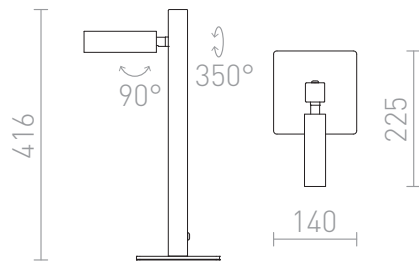

FADO TABLE

LED 3W 110 lm Ra 80

Table light in angular design with an directional LED reflector.

RP EUR incl. VAT

R12474

FADO table black 230V LED 3W 45° 3000K

120,00

 3D model