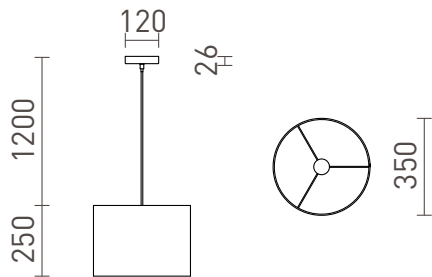

NEW

FANCY 35/25

Decorative pendent with a shade of chrome-colored foil. When the lamp is lit it becomes semi-transparent, and when it is powered off it has a reflective surface.

RP EUR incl. VAT

R13418

FANCY 35/25 pendant chrome foil 230V E27
15W

78,00

 3D model

 manual

G12246