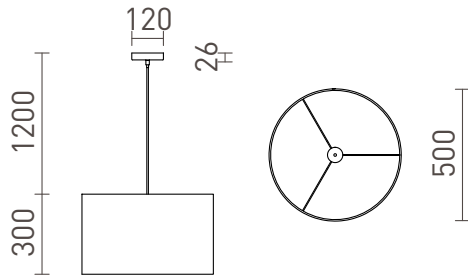

## FANCY 50/30

Decorative pendent with a shade of chrome-colored foil. When the lamp is lit it becomes semi-transparent, and when it is powered off it has a reflective surface.

RP EUR incl. VAT

**R13419**

FANCY 50/30 pendant chrome foil 230V E27  
20W

**120,00**

 3D model

 manual

G12246