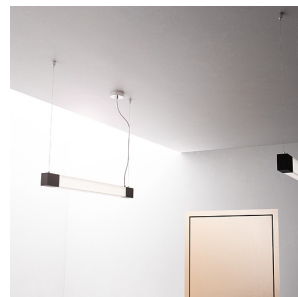

# FARGO

Linear pendant light for T5 fluorescent tubes. The light source is covered by a satin glass diffuser.

RP EUR incl. VAT

**R10634**

FARGO pendant black satinated glass 230V  
G5 24W

**58,00**

3D model