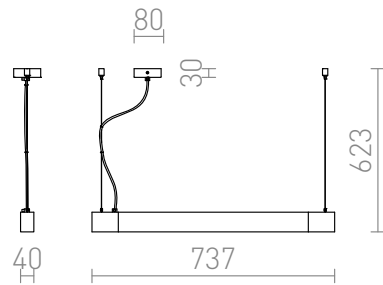

# FARGO

Linear pendant light for T5 fluorescent tubes. The light source is covered by a satin glass diffuser.

RP EUR incl. VAT

**R10634**

FARGO pendant black satinated glass 230V  
G5 24W

**58,00**

3D model

74

2,20

manual

T5