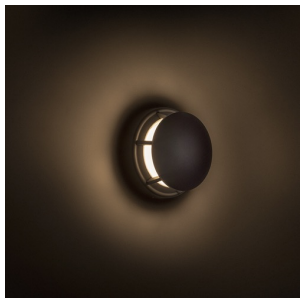

LED 3W 154 lm Ra 80

Outdoor light with integrated LED of die-cast aluminum that shines to the sides. For wall or ground installation.

RP EUR incl. VAT

R11963

FAROS outdoor anthracite grey 230V LED
3W IP54 3000K

88,00

IP54