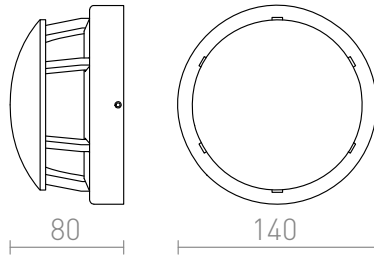

FAROS

LED 3W 154 lm Ra 80

Outdoor light with integrated LED of die-cast aluminum that shines to the sides. For wall or ground installation.

RP EUR incl. VAT

R11963

FAROS outdoor anthracite grey 230V LED
3W IP54 3000K

88,00

IP54

 3D model

 manual