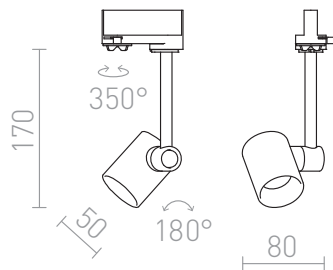

FAX

Spotlight with GU10 socket for 3-circuit tracks. Both 111 mm and 51 mm diameter light sources can be used. Body dimensions of the fixture are \varnothing /H 5/6.5 cm. All measurements are specified without light source.

RP EUR incl. VAT

R10564	FAX for 3-circuit tracks silver grey 230V GU10 50W	58,00
R11723	FAX for 3-circuit tracks white 230V GU10 50W	58,00
R11724	FAX for 3-circuit tracks black 230V GU10 50W	58,00

 3D model