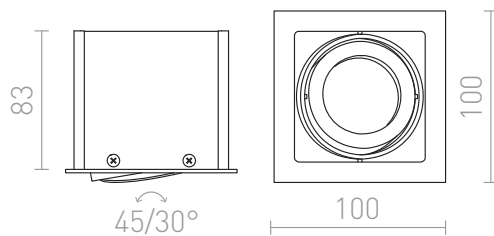

FIZZ

A luminaire with a cardanic socket, allowing tilting light sources in all directions. For a GU5,3 light source. In aluminum frame, for use only in plasterboard.

RP EUR incl. VAT

R10146

FIZZ I directional aluminum 12V GU5,3 50W

48,00

3D model

manual

45/30°

8,8/8,8

0,33

0,33

G12233