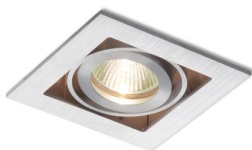

FIZZ

A luminaire with a cardanic socket, allowing tilting light sources in all directions. For a GU5,3 light source. In aluminum frame, for use only in plasterboard.

RP EUR incl. VAT

R10146

FIZZ I directional aluminum 12V GU5,3 50W

48,00

3D model

manual

45/30°

8,8/8,8

0,33

0,33

G12233