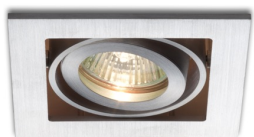

FIZZ

A luminaire with a cardanic socket, allowing tilting light sources in all directions. For a GU5,3 light source. In aluminum frame, for use only in plasterboard.

RP EUR incl. VAT

R10146

FIZZ I directional aluminum 12V GU5,3 50W

48,00

3D model

manual

45/30°

8,8/8,8

0,33

0,33

G12233