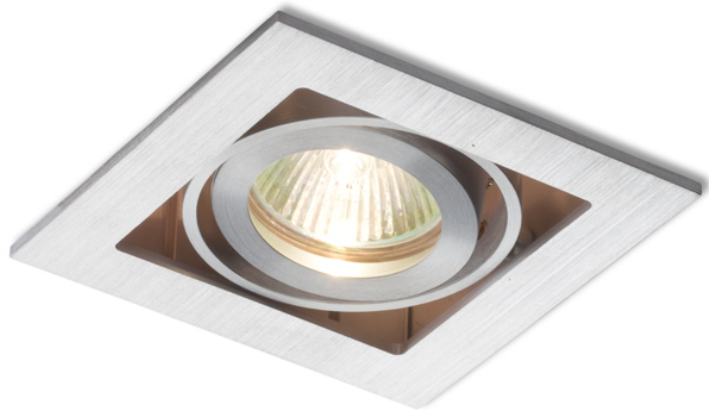

FIZZ

A luminaire with a cardanic socket, allowing tilting light sources in all directions. For a GU5,3 light source. In aluminum frame, for use only in plasterboard.

RP EUR incl. VAT

R10146

FIZZ I directional aluminum 12V GU5,3 50W

48,00

3D model

manual

45/30°

8,8/8,8

0,33

0,33

G12233