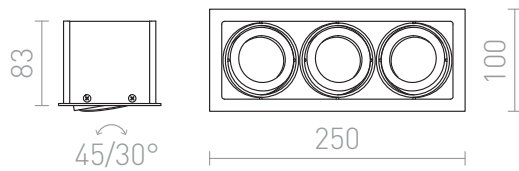

3D model

PDF manual

G12233