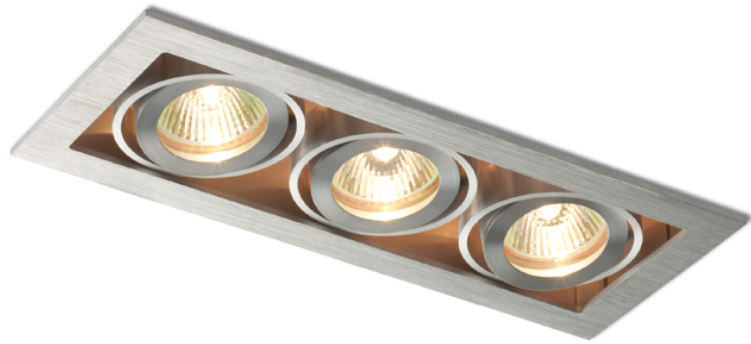

# FIZZ III

Cardan fitted light sources able to be tilted in all directions, surrounded by an aluminum frame. Only for use in drywalls.

RP EUR incl. VAT

**R10148**

FIZZ III directional aluminum 12V GU5,3  
3x50W