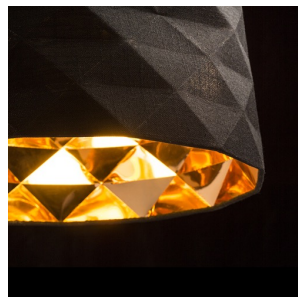

# FLAMENCO

Pendent lamp that has a black textile shade with geometrical pattern and a copper foil inside.

RP EUR incl. VAT

**R13358**

FLAMENCO pendent black copper foil 230V  
E27 28W

**78,00**

3D model

120