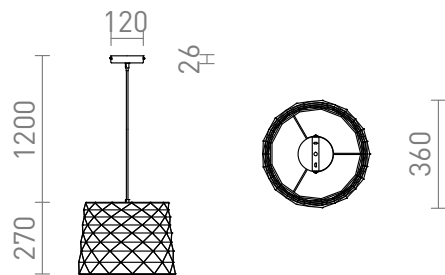

# FLAMENCO

Pendent lamp that has a black textile shade with geometrical pattern and a copper foil inside.

RP EUR incl. VAT

**R13358**

FLAMENCO pendent black copper foil 230V  
E27 28W

**78,00**

3D model

120