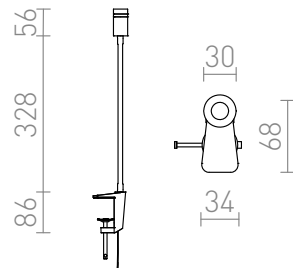

FLASH

LED 3W 120 lm Ra 80

Small light with integrated LED, c-clamp fastening and gooseneck. The switch is located on the cable.

RP EUR incl. VAT

R12946

FLASH D with c-clamp white 230V LED 3W
60° 3000K

68,00

 3D model

 manual