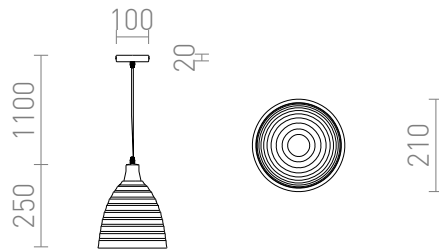

FLORIDA

Textured ceramic pendent lamp for E27 light sources.

RP EUR incl. VAT

R13298

FLORIDA pendent ceramic 230V E27 28W

58,00

 3D model

 manual