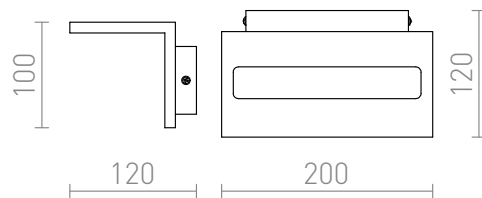

FOND

LED 12W 1300 lm Ra 80

Rectangular wall light with integrated LED for indirect illumination.

RP EUR incl. VAT

R12596

FOND wall white 230V LED 12W 3000K

98,00

[3D model](#)