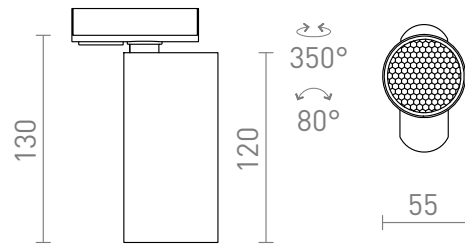

FORZA FOR 1-CIRCUIT TRACKS

Cylindrical spotlight with a GU10 socket for 1-circuit tracks.

RP EUR incl. VAT

R13350

FORZA for 1-circuit tracks white 230V LED
GU10 10W

68,00

R13351

FORZA for 1-circuit tracks black 230V LED
GU10 10W

68,00

 3D model

 manual

G11841