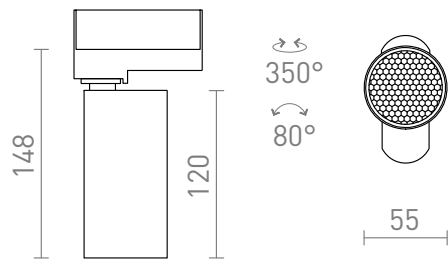

# FORZA FOR 3-CIRCUIT TRACKS

Cylindrical spotlight with a GU10 socket for 3-circuit tracks.

RP EUR incl. VAT

**R13352**

FORZA for 3-circuit tracks white 230V LED  
GU10 10W

**68,00**

**R13353**

FORZA for 3-circuit tracks black 230V LED  
GU10 10W

**68,00**

 3D model

 manual

G11841