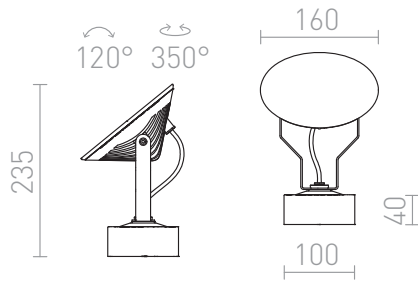

FOX

LED 9W 900 lm Ra 80

Adjustable LED reflector with a satin glass cover for outdoor use. Can be installed on walls or in the ground, if combined with the spike accessory (R11755).

RP EUR incl. VAT

R11753

FOX outdoor reflector anthracite grey 230V
LED 9W 120° IP65 3000K

129,00

IP65

3D model

manual