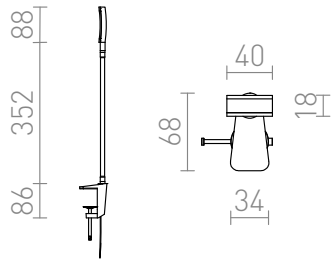

FRISCO D

LED 4,2W 300 lm Ra 80

Lamp on gooseneck with integrated LED and C-clamp fastening for desks and more. A switch can be located on the cable, and the rectangular reflector gives a wide dispersion of light.

RP EUR incl. VAT

R12941

FRISCO D with c-clamp black 230V LED 4.2W
120° 3000K

78,00

3D model

manual