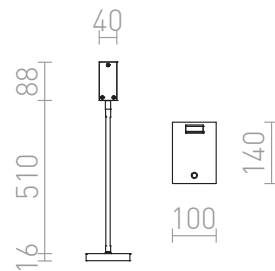

FRISCO TABLE

LED 4,2W 300 lm Ra 80

Desk lamp with integrated LED on gooseneck and switch located on the base. The rectangular reflector gives a wide dispersion of light.

RP EUR incl. VAT

R12940

FRISCO T table black 230V LED 4.2W 120°
3000K

120,00

3D model

manual