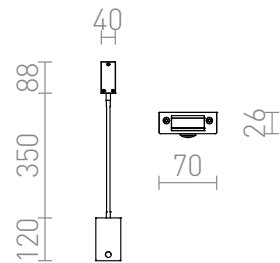

# FRISCO W

LED 4,2W 300 lm Ra 80

Wall light with integrated LED on gooseneck and switch on the base. The rectangular reflector gives a wide dispersion of light.

RP EUR incl. VAT

**R12942**

FRISCO W wall black 230V LED 4.2W 120°  
3000K

**120,00**

120°

0,50

3D model

PDF manual