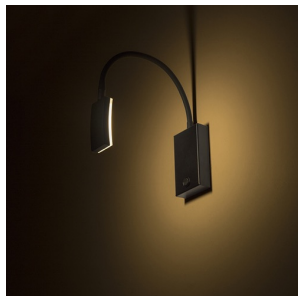

120°

0,50

3D model

PDF manual