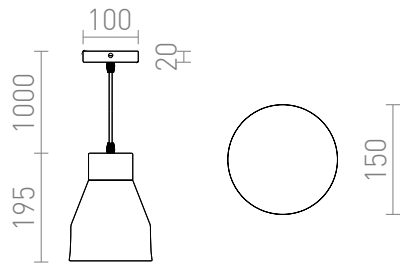

FRUTTI

Ceramic pendent lamp for E27 light sources.

RP EUR incl. VAT

R13290

FRUTTI pendent green ceramic 230V E27
28W

35,00

 3D model

 manual