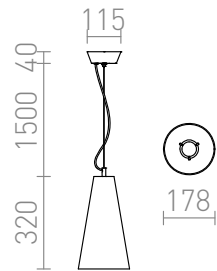

GABIN

Pendent light with a shade of mirror-like glass.

RP EUR incl. VAT

R10524

GABIN pendent chrome-tinted glass 230V
E27 28W

88,00

3D model

PDF manual