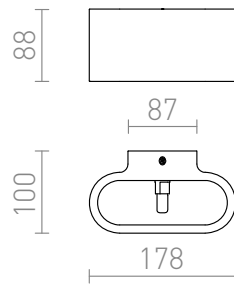

# GAN

UP/DOWN wall light of plaster. The surface can be colored with interior paint.

RP EUR incl. VAT

**R12039**

GAN wall plaster 230V G9 33W

**58,00**

3D model

PDF manual