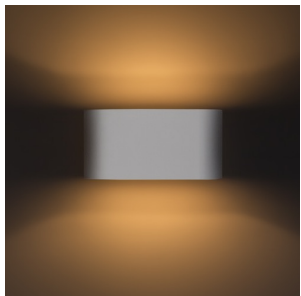

# GAN

UP/DOWN wall light of plaster. The surface can be colored with interior paint.

RP EUR incl. VAT

**R12039**

GAN wall plaster 230V G9 33W

**58,00**

3D model

PDF manual