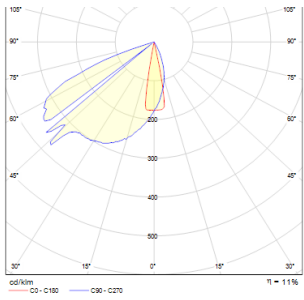

GAP

LED 3W 180 lm Ra 80

Recessed wall light of lacquered aluminum, suitable for both indoor and outdoor use. Install only as downward illumination.

RP EUR incl. VAT

R10545

GAP recessed silver grey 230V LED 3W IP54
3000K

88,00

IP54

3D model

manual

.ies data