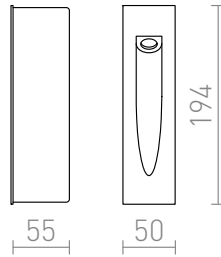

GAP

LED 3W 180 lm Ra 80

Recessed wall light of lacquered aluminum, suitable for both indoor and outdoor use. Install only as downward illumination.

RP EUR incl. VAT

R10545

GAP recessed silver grey 230V LED 3W IP54
3000K

88,00

IP54

3D model

manual

.ies data