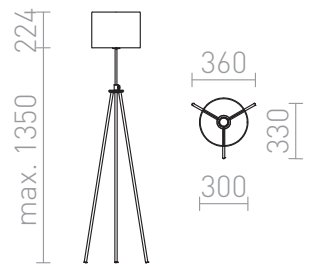

GARDETTE FLOOR

Floor lamp on tripod with adjustable height, textile shade and E27 socket.

RP EUR incl. VAT

R12489

GARDETTE floor black aluminum 230V E27
42W

290,00

3D model

PDF manual