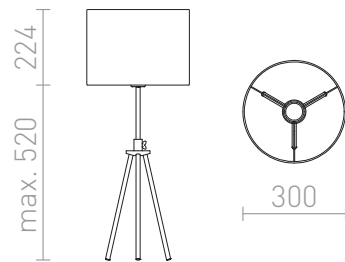

GARDETTE TABLE

Floor lamp on tripod with adjustable height, textile shade and E27 socket.

RP EUR incl. VAT

R12488

GARDETTE table black aluminum 230V E27
42W

150,00

 3D model

 manual