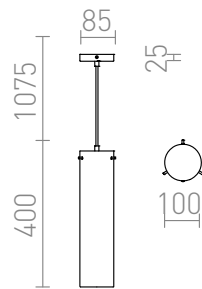

GARNISH

Suspended tube of clear glass with base and details in chrome. The glass shade is enclosed at the bottom and can be fitted with suitable decorations.

RP EUR incl. VAT

R11756

GARNISH pendent clear glass/chrome 230V
GU10 9W

98,00

 3D model

 manual

G11837