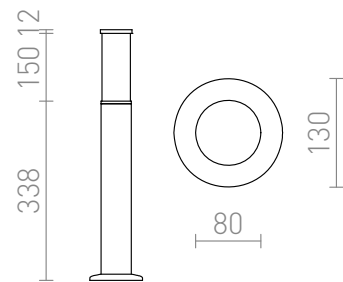

# GARRET 500

LED 15W 750 lm Ra 80

Cylindrical outdoor bollard with integrated LED for general illumination.

RP EUR incl. VAT

**R12549**

GARRET 500 bollard anthracite grey 230V  
LED 15W IP65 3000K

**138,00**

IP65

3D model

PDF manual