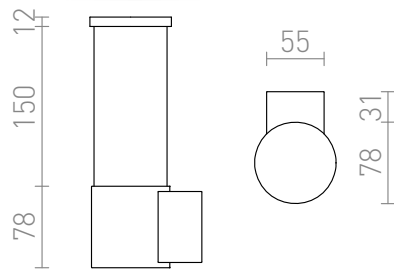

GARRET W

LED 15W 750 lm Ra 80

Cylindrical outdoor wall lamp with integrated LED for general illumination.

RP EUR incl. VAT

R12548

GARRET wall anthracite grey 230V LED 15W
IP65 3000K

98,00

IP65

3D model

manual