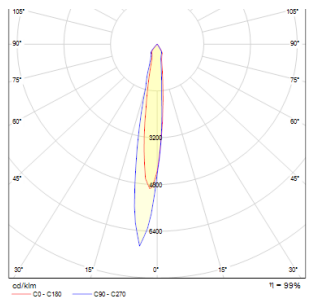

GARY

LED 10W 900 lm Ra 80

Outdoor LED spotlight on spike for ground installations, with a 1 m power cord that has no plug!

RP EUR incl. VAT

R10527

GARY LED on spike grey 230V LED 10W 45°
IP65 3000K

88,00

IP65

45°

180°

0.6

IES

IES

3D model

PDF manual

.ies data