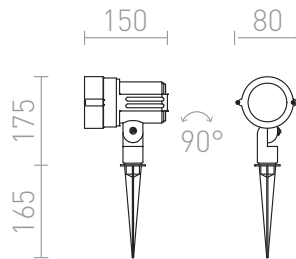

GARY

LED 10W 900 lm Ra 80

Outdoor LED spotlight on spike for ground installations, with a 1 m power cord that has no plug!

RP EUR incl. VAT

R10527

GARY LED on spike grey 230V LED 10W 45°
IP65 3000K

88,00

IP65

45°

180°

0.6

IES

IES

3D model

PDF manual

.ies data