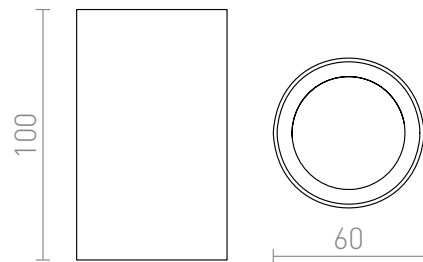

# GAYA

Cylindrical surface-mounted ceiling light for a fixed light source with GU10 fitting.

RP EUR incl. VAT

<b>R12667</b>	GAYA white 230V GU10 35W	<b>25,00</b>
<b>R12668</b>	GAYA black 230V GU10 35W	<b>25,00</b>