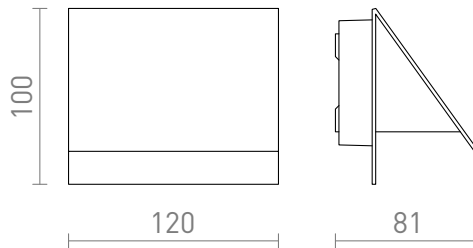

NEW

GERI

LED 5W 211 lm Ra 80

Outdoor wall lamp of aluminum with built in LED for downward illumination.

RP EUR incl. VAT

R13561

GERI wall anthracite grey 230V LED 5W IP54
3000K

78,00

IP54

3D model

manual