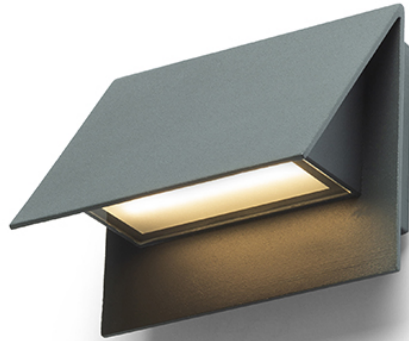

NEW

GERI

LED 5W 211 lm Ra 80

Outdoor wall lamp of aluminum with built in LED for downward illumination.

RP EUR incl. VAT

R13561

GERI wall anthracite grey 230V LED 5W IP54
3000K

78,00