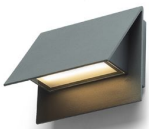

GERI

LED 5W 211 lm Ra 80

Outdoor wall lamp of aluminum with built in LED for downward illumination.

RP EUR incl. VAT

R13561

GERI wall anthracite grey 230V LED 5W IP54
3000K

78,00

IP54