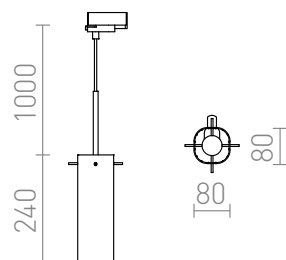

3D model

manual

G11849