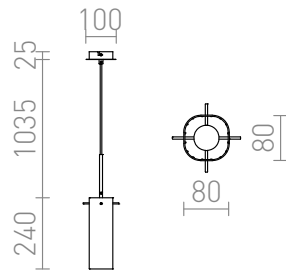

GIFT

Pendent light with a shade of clear textured glass. The ceiling base and other details are chrome-plated.

RP EUR incl. VAT

R10510

GIFT I pendent clear glass/chrome 230V E14
42W

78,00

 3D model

 manual