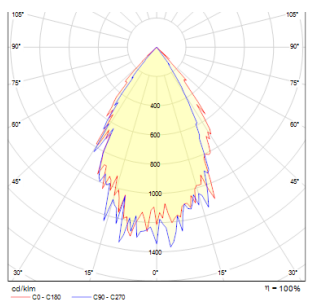

GIGI

LED 3,3W 250 lm Ra 80

Outdoor wall lamp with a frosted glass cover.

RP EUR incl. VAT

R10399

GIGI wall anthracite grey 230V LED 3.3W IP65
3000K

88,00

IP65